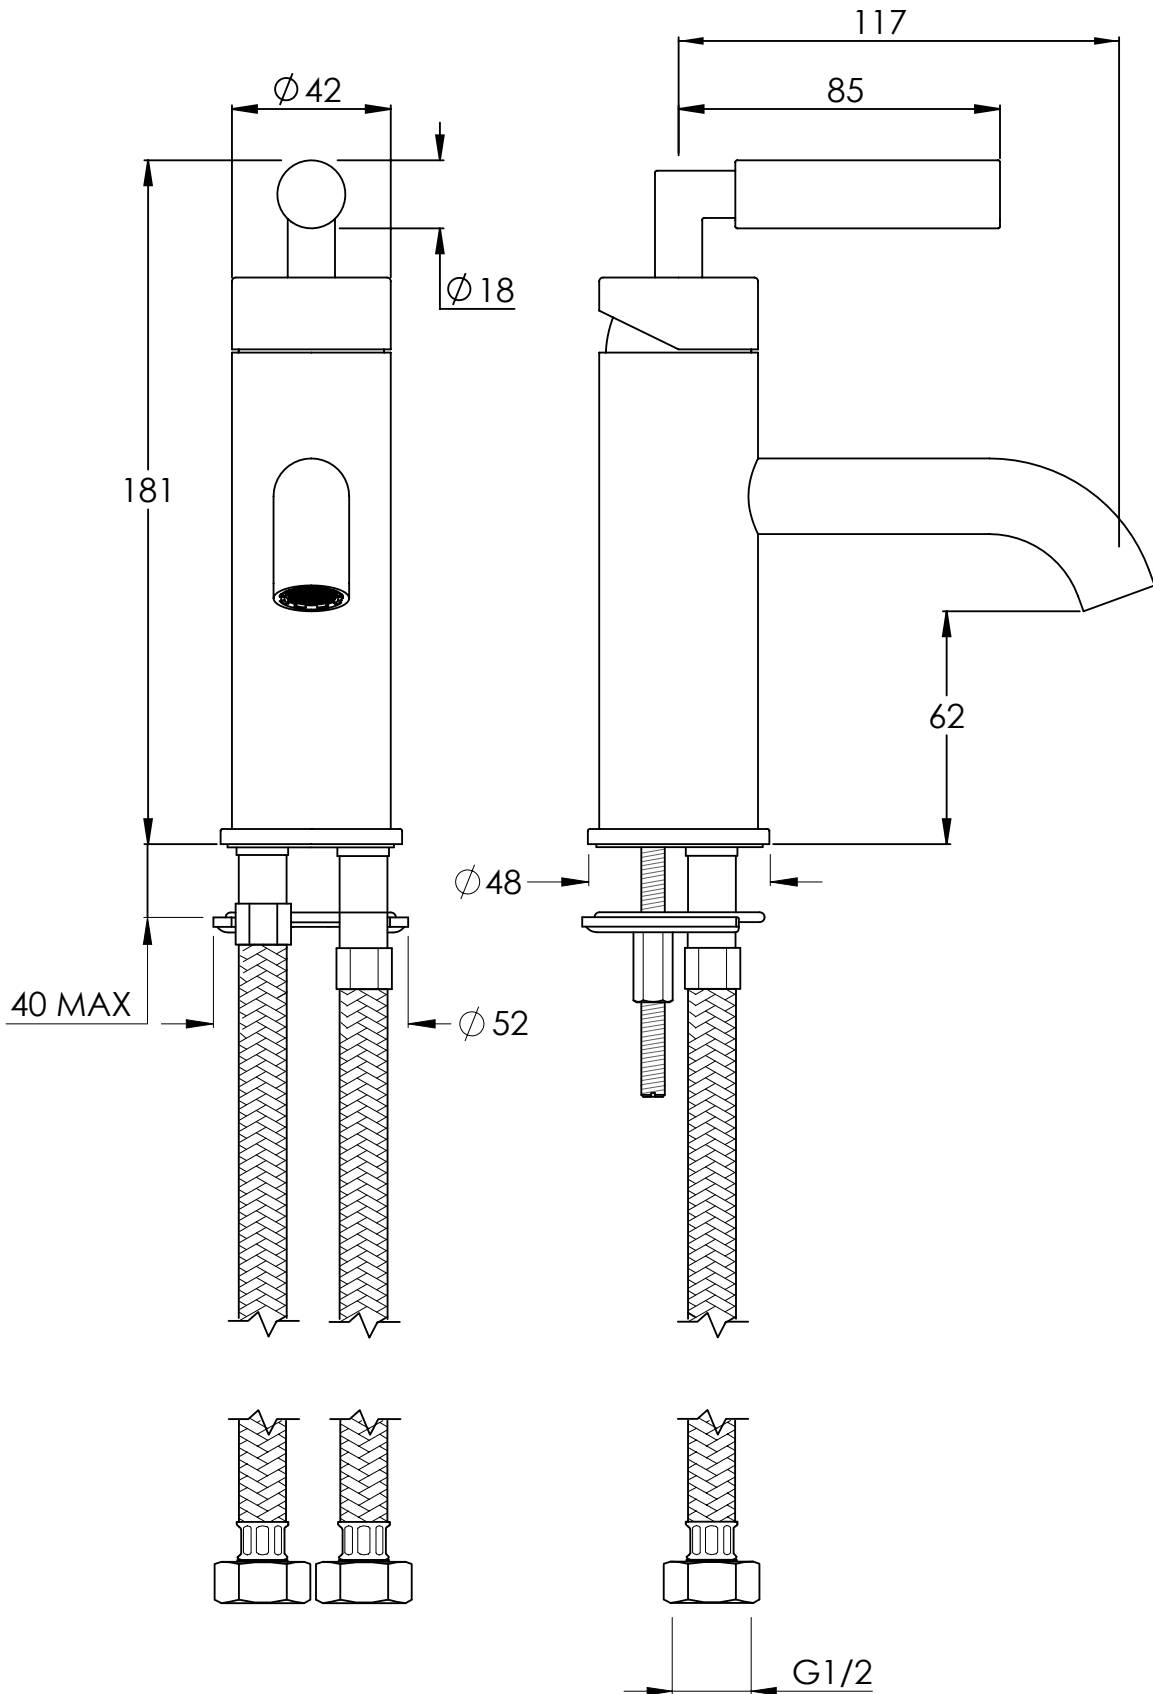

COALBROOK

ZU1000

MONOBASIN MIXER

DATE: 02/09/21

REVISION: A

DIMENSIONS IN MILLIMETRES

WHILST EVERY EFFORT IS MADE TO ENSURE THE ACCURACY OF THESE DATA SHEETS THEY ARE SUBJECT TO CHANGE WITHOUT NOTICE AS PART OF THE COMPANY'S PRODUCT DEVELOPMENT PROCESS